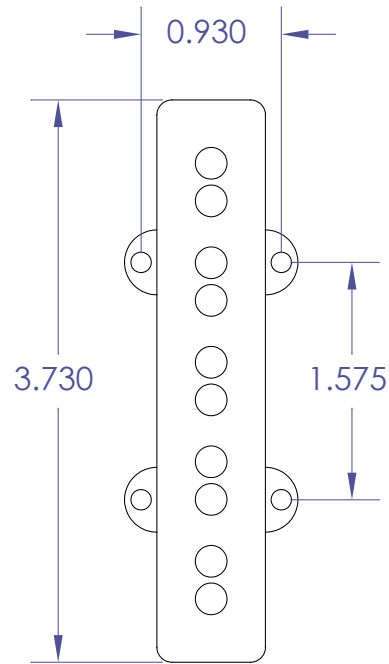

Pickup Cover Dimensions

AG 5J-60CL, 5J-70CL

Bridge

Neck