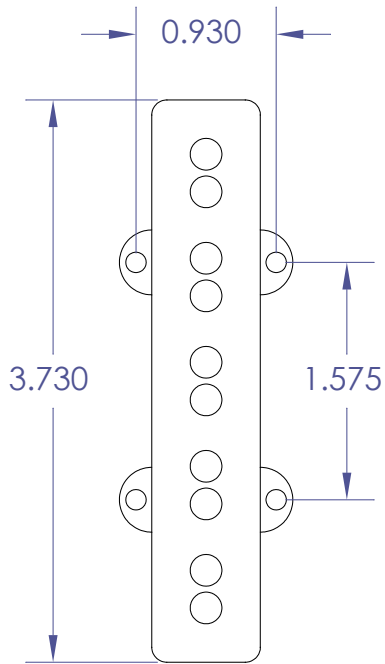

Pickup Cover Dimensions

AG 5J-60CL, 5J-70CL

Bridge

Neck