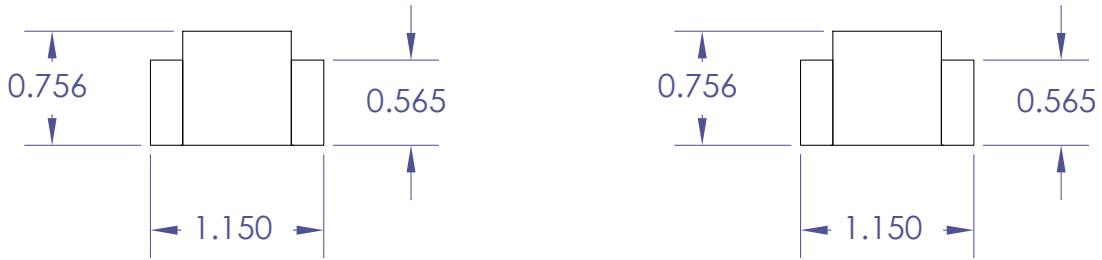

Pickup Cover Dimensions

AG 5J-60CL, 5J-70CL

Bridge

Neck